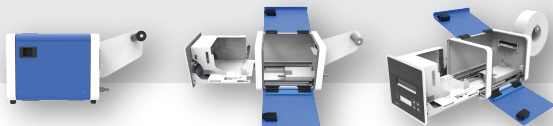

U-TP5000C Baggage Tag Printer

BT

kpc
KAB-QC-04

U-TP5000C [BT]

Components

urielsoft

BT

(Baggage Tag Printer)

U-TP5000C BT is a Line Thermal Unit printer adopting a direct thermal line dot type, which makes high-speed printing.

In a check-in counter, this enables easy to move and space-efficient and reduce tremendous waiting time to issue baggage tags.

PRINT METHOD	Direct line thermal	
SUPPORTED COMMANDS	AEA2009	
CERTIFICATION	CUPPS TS (Compatible)	
PRINT FONT	Alphanumeric characters	95 characters
	Extended graphics	128 × 30 pages
RESOLUTION	International characters	16 sets
	203dpi	
IATA Res.	740, 740a	
RELIABILITY-CONSUMABLES	100,000 tags	
CHARACTER STRUCTURES	Template	Arbitrary width (cpi)
PRINT SPEED	Selectable: 150mm (5.9inch)/sec, 200mm (7.8inch)/sec, 250mm (9.8inch)/sec	
BARCODE	Interleaved 2of5, Industrial 2of5, Code 39, Code 128, EAN 13	
TWO-DIMENSIONAL SYMBOL	PDF417, QR code, Aztec, Datamatrix	
INTERFACES	USB	
AUTO CUTTER	Full cut (scissor-type with separated blades)	
PAPER	Width	54 ± 0.5mm
	Length	440 to 600mm
	Thickness	220µm or less (including backing paper)
ROLL PAPER DIMENSIONS	Diameter 184.2mm maximum (76.2mm inside core)	
POWER CONSUMPTION	Stand-by power	Below 3W
	Baggage tag	Mean approx. 35W
OPERATING TEMPERATURE	5 to 45°C (storage -25 to 50°C)	
RELIABILITY - PRINTER	Printer life (excluding printer mechanism, print head and auto-cutter)	5 years or 100km
	MTBF	360,000 hours
	MCBF	70 million lines
OVERALL DIMENSIONS	210 (W) × 441 (D) × 205 (H)mm	
WEIGHT Approx.	Approx.10kg	