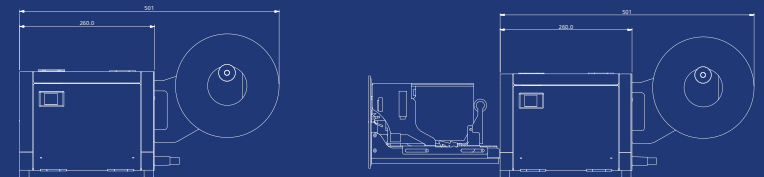

U-TP5000C Baggage Tag Printer

BT

kpc
KAB-QC-04

U-TP5000C [BT]

Components

urielsoft

BT

(Baggage Tag Printer)

U-TP5000C BT is a Line Thermal Unit printer adopting a direct thermal line dot type, which makes high-speed printing.

In a check-in counter, this enables easy to move and space-efficient and reduce tremendous waiting time to issue baggage tags.

PRINT METHOD	Direct line thermal	
SUPPORTED COMMANDS	AEA2009	
CERTIFICATION	CUPPS TS (Compatible)	
PRINT FONT	Alphanumeric characters	95 characters
	Extended graphics	128 × 30 pages
RESOLUTION	International characters	16 sets
	203dpi	
IATA Res.	740, 740a	
RELIABILITY-CONSUMABLES	100,000 tags	
CHARACTER STRUCTURES	Template	Arbitrary width (cpi)
PRINT SPEED	Selectable: 150mm (5.9inch)/sec, 200mm (7.8inch)/sec, 250mm (9.8inch)/sec	
BARCODE	Interleaved 2of5, Industrial 2of5, Code 39, Code 128, EAN 13	
TWO-DIMENSIONAL SYMBOL	PDF417, QR code, Aztec, Datamatrix	
INTERFACES	USB	
AUTO CUTTER	Full cut (scissor-type with separated blades)	
PAPER	Width	54 ± 0.5mm
	Length	440 to 600mm
	Thickness	220µm or less (including backing paper)
ROLL PAPER DIMENSIONS	Diameter 184.2mm maximum (76.2mm inside core)	
POWER CONSUMPTION	Stand-by power	Below 3W
	Baggage tag	Mean approx. 35W
OPERATING TEMPERATURE	5 to 45°C (storage -25 to 50°C)	
RELIABILITY - PRINTER	Printer life (excluding printer mechanism, print head and auto-cutter)	5 years or 100km
	MTBF	360,000 hours
	MCBF	70 million lines
OVERALL DIMENSIONS	210 (W) × 441 (D) × 205 (H)mm	
WEIGHT Approx.	Approx.10kg	