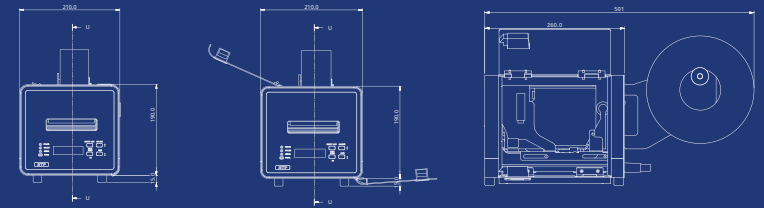

U-TP5000C Baggage Tag Printer

BT

kpc
KAB-QC-04

U-TP5000C [BT]

Components

urielsoft

BT

(Baggage Tag Printer)

U-TP5000C BT is a Line Thermal Unit printer adopting a direct thermal line dot type, which makes high-speed printing.

In a check-in counter, this enables easy to move and space-efficient and reduce tremendous waiting time to issue baggage tags.

PRINT METHOD	Direct line thermal	
SUPPORTED COMMANDS	AEA2009	
CERTIFICATION	CUPPS TS (Compatible)	
PRINT FONT	Alphanumeric characters	95 characters
	Extended graphics	128 × 30 pages
RESOLUTION	International characters	16 sets
	203dpi	
IATA Res.	740, 740a	
RELIABILITY-CONSUMABLES	100,000 tags	
CHARACTER STRUCTURES	Template	Arbitrary width (cpi)
PRINT SPEED	Selectable: 150mm (5.9inch)/sec, 200mm (7.8inch)/sec, 250mm (9.8inch)/sec	
BARCODE	Interleaved 2of5, Industrial 2of5, Code 39, Code 128, EAN 13	
TWO-DIMENSIONAL SYMBOL	PDF417, QR code, Aztec, Datamatrix	
INTERFACES	USB	
AUTO CUTTER	Full cut (scissor-type with separated blades)	
PAPER	Width	54 ± 0.5mm
	Length	440 to 600mm
	Thickness	220µm or less (including backing paper)
ROLL PAPER DIMENSIONS	Diameter 184.2mm maximum (76.2mm inside core)	
POWER CONSUMPTION	Stand-by power	Below 3W
	Baggage tag	Mean approx. 35W
OPERATING TEMPERATURE	5 to 45°C (storage -25 to 50°C)	
RELIABILITY - PRINTER	Printer life (excluding printer mechanism, print head and auto-cutter)	5 years or 100km
	MTBF	360,000 hours
	MCBF	70 million lines
OVERALL DIMENSIONS	210 (W) × 441 (D) × 205 (H)mm	
WEIGHT Approx.	Approx.10kg	