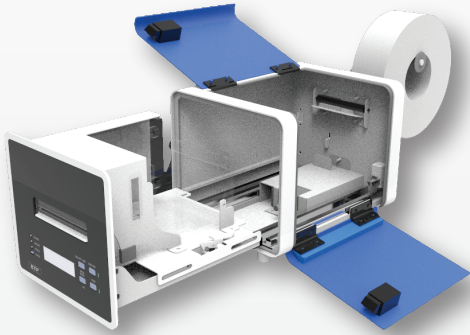

U-TP5000C Baggage Tag Printer

BT

kpc
KAB-QC-04

U-TP5000C [BT]

Components

urielsoft

BT

(Baggage Tag Printer)

U-TP5000C BT is a Line Thermal Unit printer adopting a direct thermal line dot type, which makes high-speed printing.

In a check-in counter, this enables easy to move and space-efficient and reduce tremendous waiting time to issue baggage tags.

Support check-in work efficiently with reasonable price

Compatibility with new platforms perfectly

Make convenient work environment for users

Reduce maintenance cost based on an excellent quality

U-TP5000C [BT]

PRINT METHOD	Direct line thermal	
SUPPORTED COMMANDS	AEA2009	
CERTIFICATION	CUPPS TS (Compatible)	
PRINT FONT	Alphanumeric characters	95 characters
	Extended graphics	128 × 30 pages
RESOLUTION	International characters	16 sets
	203dpi	
IATA Res.	740, 740a	
RELIABILITY-CONSUMABLES	100,000 tags	
CHARACTER STRUCTURES	Template	Arbitrary width (cpi)
PRINT SPEED	Selectable: 150mm (5.9inch)/sec, 200mm (7.8inch)/sec, 250mm (9.8inch)/sec	
BARCODE	Interleaved 2of5, Industrial 2of5, Code 39, Code 128, EAN 13	
TWO-DIMENSIONAL SYMBOL	PDF417, QR code, Aztec, Datamatrix	
INTERFACES	USB	
AUTO CUTTER	Full cut (scissor-type with separated blades)	
PAPER	Width	54 ± 0.5mm
	Length	440 to 600mm
	Thickness	220µm or less (including backing paper)
ROLL PAPER DIMENSIONS	Diameter 184.2mm maximum (76.2mm inside core)	
POWER CONSUMPTION	Stand-by power	Below 3W
	Baggage tag	Mean approx. 35W
OPERATING TEMPERATURE	5 to 45°C (storage -25 to 50°C)	
RELIABILITY - PRINTER	Printer life (excluding printer mechanism, print head and auto-cutter)	5 years or 100km
	MTBF	360,000 hours
	MCBF	70 million lines
OVERALL DIMENSIONS	210 (W) × 441 (D) × 205 (H)mm	
WEIGHT Approx.	Approx.10kg	